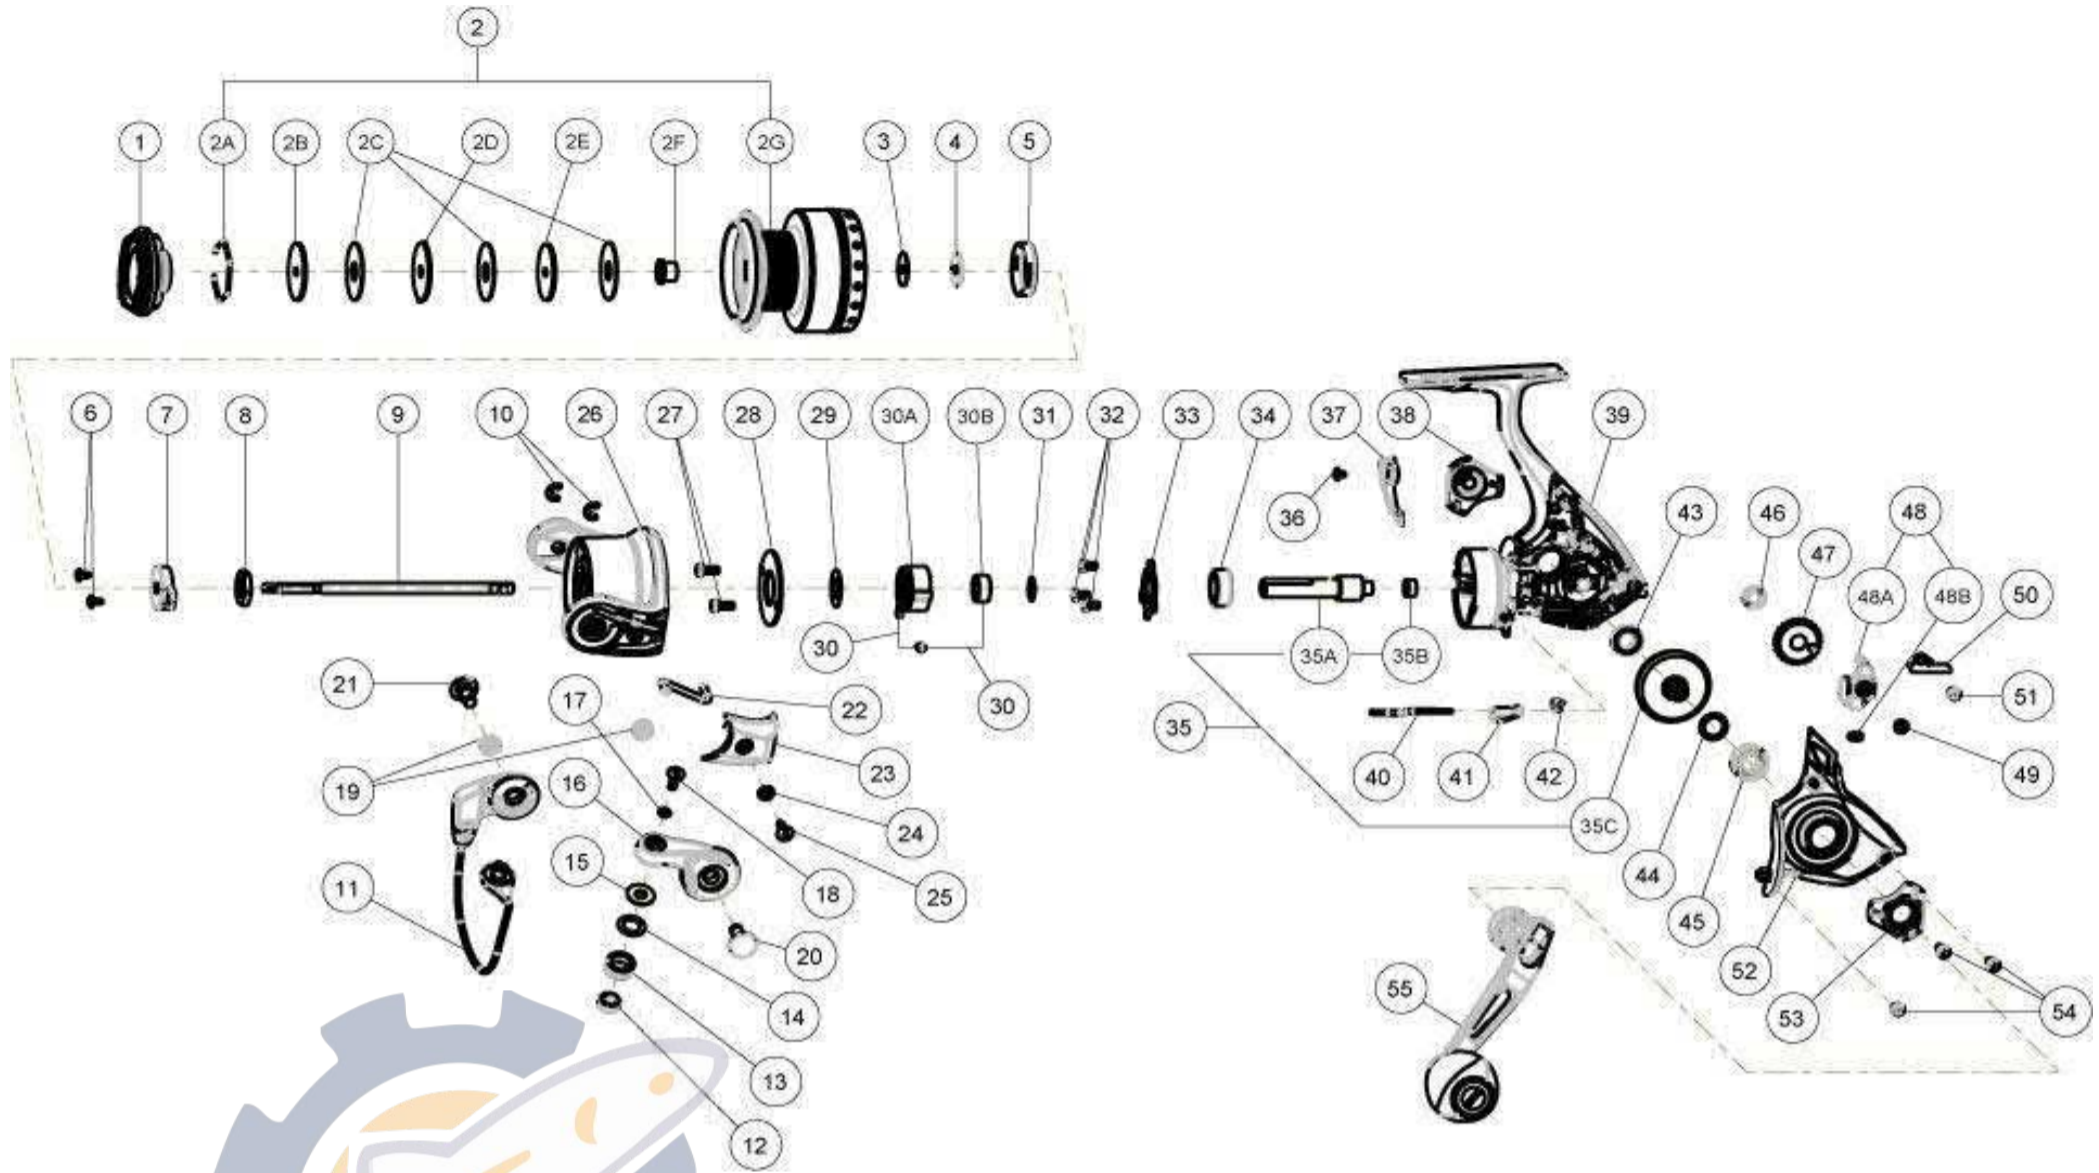

## IR40PTS

Quantum IR40PTS Part List

Key No.	Description	Part No. IR40PTS	Qty	Key No.	Description	Part No. IR40PTS	Qty
1	Drag Knob Assembly	SG332-51	1	30	One Way Clutch Kit	YAB463-01	1
2	Spool Kit	YAB421-05	1		30A - One Way Clutch	EAB063-01	1
	2A - Retaining Ring	RQ038-01	1		30B - Clutch Sleeve	YAB139-01	1
	2B - Drag Washer "D"	RQ080-02	1		30C - Coil Spring	WAB216-01	1
	2C - Drag Washer "B"	RQ033-01	3	31	Spacer	YAB056-01	1
	2D - Drag Washer "A"	PG081-01	1	32	Screw - Retainer	TK057-01	3
	2E - Drag Washer "D"	RQ080-01	1	33	Retainer - Pinion Ball Bearing	WAB078-01	1
	2F - Ball Bearing	PG027-01	1	34	Ball Bearing - Pinion	YAB028-01	1
	2G - Spool Assembly	YAB321-05	1	35	Gear Kit	YAB412-02	1
3	Spool Adjust Washer	PG030-01	1		35A - Pinion	YAB011-02	1
4	Washer - Spool	PG080-01	1		35B - Bushing	AQ141-03	1
5	Spool Click unit	PG4114-01	1		35C - Drive Gear	AT012-01	1
6	Screw	RQ094-01	2	36	Screw - Trip Bumper	WAB077-01	1
7	Bushing - Main Shaft	SQ214-01	1	37	Trip Bumper	YAB119-01	1
8	Nut - Rotor	TH006-01	1	38	Dust Cap	XAB054-03	1
9	Main Shaft	YAB015-02	1	39	Body Assembly	YAB301-05	1
10	E-Clip	GH034-01	2	40	Cam - A/R Lever	YAB090-01	1
11	Bail Assembly	RG347-51	1	41	A/R Lever	YAB059-01	1
12	Ball Bearing - Line Roller	GH202-01	1	42	Leaf Spring - A/R Lever	YAB089-01	1
13	Line Roller	DH004-03	1	43	Ball Bearing - Body	YAB017-01	1
14	Washer - Line Roller	PQ102-51	1	44	Washer - Drive Gear	RG105-02	1
15	Collar - Line Roller	PQ102-01	1	45	Ball Bearing - Side Cover	TW058-01	1
16	Arm Lever Assembly	RG307-51	1	46	Ball Bearing - O/S Gear	CT157-01	1
17	Washer	RQ142-01	1	47	O/S Gear Assembly	TQ353-01	1
18	Screw - Line Roller	AQ108-02	1	48	O/S Slider Kit	RG425-01	1
19	Bushing - A/Lever & B/Holder	PG158-01	2		48A - O/S Slider Assembly	RG325-01	1
20	Pin - Arm Lever	PG042-51	1		48B - Bushing	PG227-01	1
21	Pin - Bail Holder	QG042-51	1	49	Screw - Main Shaft	RQ100-01	1
22	Kick Lever	RG019-01	1	50	Retainer - O/S Slider	RG078-01	1
23	Rotor Cover	RG087-51	1	51	Screw - Retainer	TK057-01	1
24	Rotor Cover Washer	SQ142-01	1	52	Side Cover Assembly	YAB323-05	1
25	Screw - Rotor Cover	GU077-02	1	53	Side Cover Cosmetic Cap	WAB054-03	1
26	Rotor Assembly	RG309-05	1	54	Side Cover Screw	RQ057-02	3
27	Screw	WAB142-01	2	55	Handle Assembly	YAB318-05	1
28	Retainer - Clutch	WAB060-01	1				
29	Washer - Rotor	PG105-04	1				